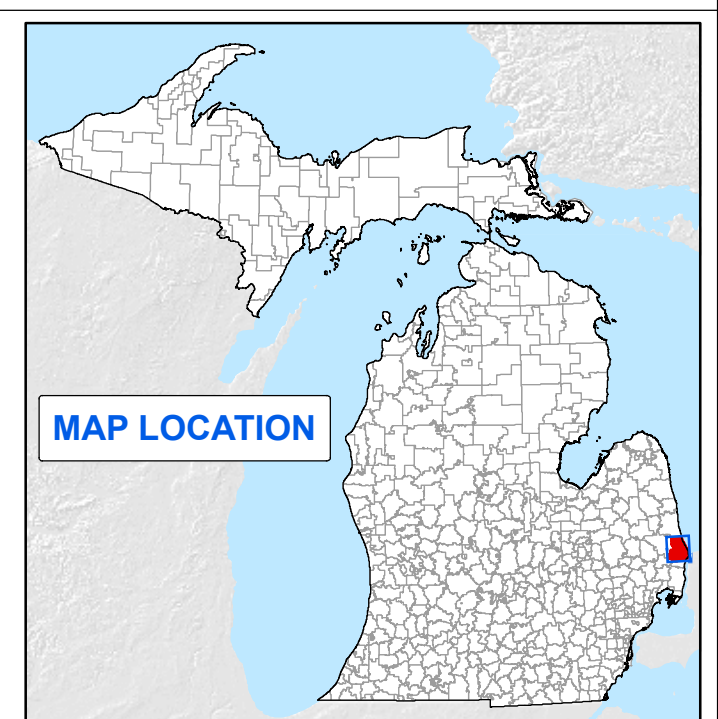

Source: Michigan Geographic Framework, v13a