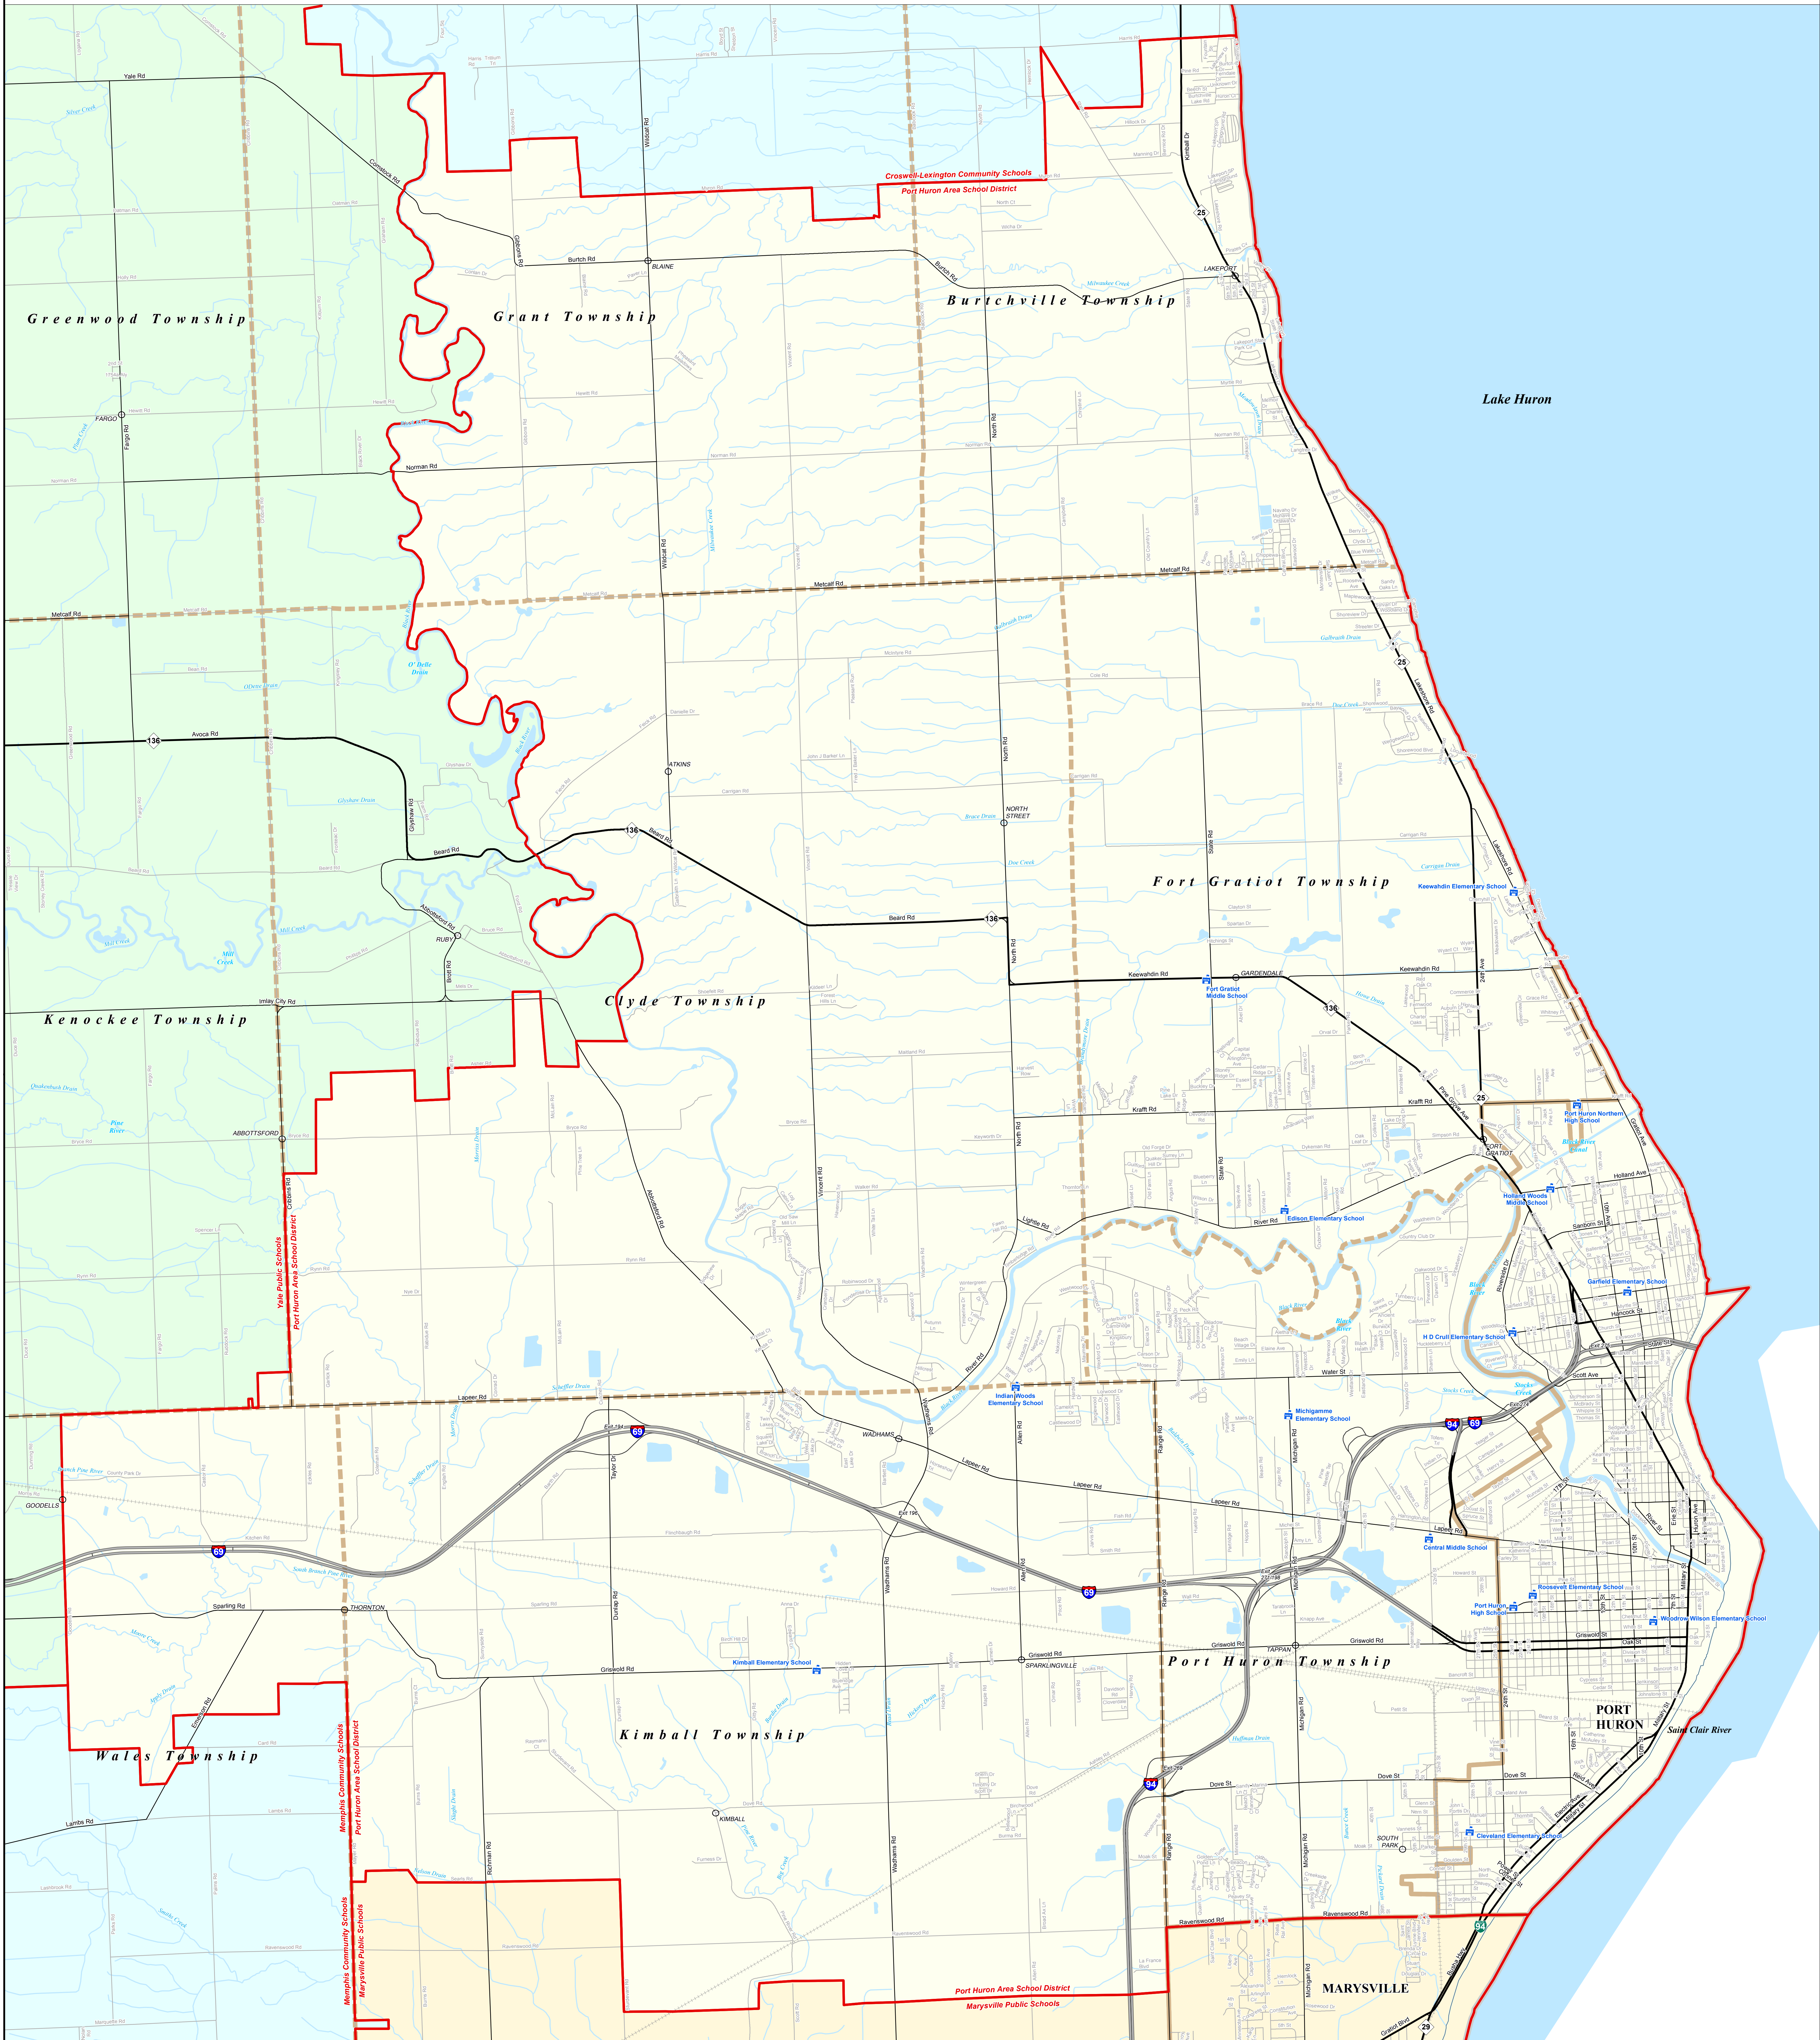

PORT HURON AREA SCHOOL DISTRICT

St. Clair County RESA

0 0.25 0.5 1 Miles

*Note: Non K-12 School Districts identified with Asterisk (*) in Name

11/14/13

Legend	
School District	School
County	Water Feature
City	River, Stream, or Drain
Township	Railroad
Village	Freeway
Census Designated Place	Highway
	Primary Road
	Local Road
	Unincorporated Place

Source: Michigan Geographic Framework, v13a